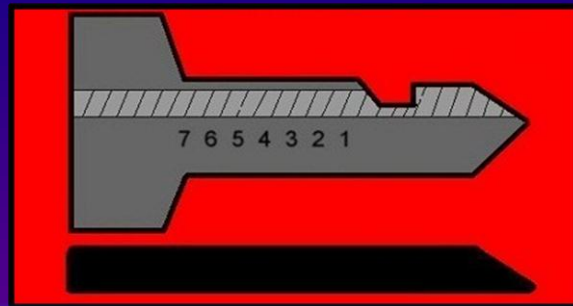

## **DETERMINATOR™ IGNITION SET**

This NEW Determinator™ IGNITION set is designed Specifically for the IGNITIONS! So if the Ignition has Been changed you can make a key for it!