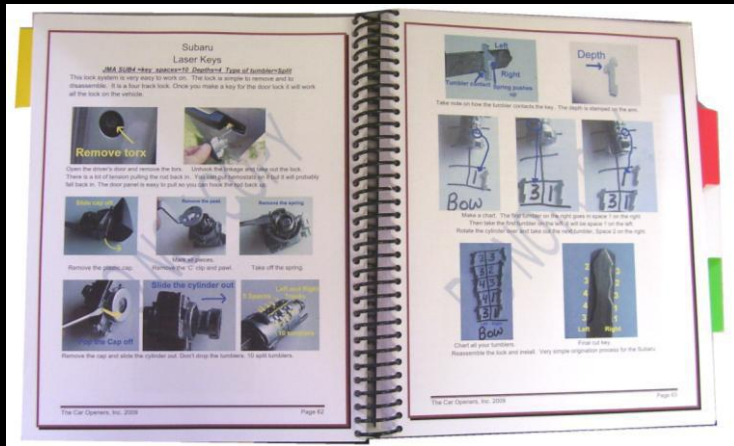

ARE YOU READY FOR HIGH SECURITY LASER KEYS?

Determinator Tom's

HIGH SECURITY KEY ORIGINATION MANUAL

Over 200 **COLOR** Pages - Over One THOUSAND **COLOR** Photos!

ONLY \$249

Step by step instructions on originating LASER KEYS!

ONLY \$49

The Info YOU need!

➔

Tumbler placement
Spacing and depth
Key blank info
Code series
Code location
Tips and hints
And so much more!

1999 to 2002	Mazda	Milennia	1984 to 1992	Mercedes Benz	190E w/darms
Tracks	4		Tracks	2	
Car Type	Internal		Car Type	External	
Spines	8		Spines	13	
Depth	5		Depth	5	
Tumbler Type	Spin/Whisk		Tumbler Type	Whisk	
Text Key	LX90		Text Key	HJ50P	
Code Series	L		Code Series	N/A	
Code Location	Ignition		Code Location	Ignition	